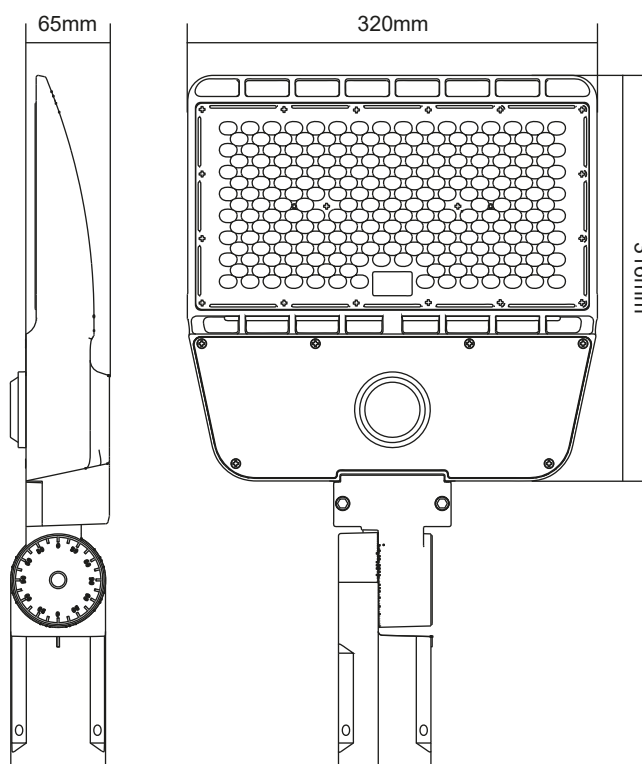

DIMENSIONS