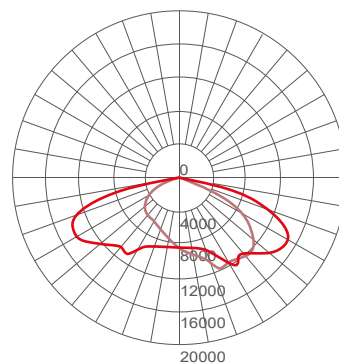

CHARACTERISTICS

IP65

Highly waterproof design, designed to withstand high-pressure water jets.

IMPACT RESISTANT FRAME

100% pur aluminium ADC 12.

POLYCARBONATE LENSES

100% UV and corrosion resistant, imported from Japan, high quality.

RESISTANCE TO CATEGORY C 3 ENVIRONMENTS

Highly durable.

HIGH PROTECTION POWER SUPPLY

Resistant to voltage variations, vibrations and overvoltage.

PHOTOMETRY