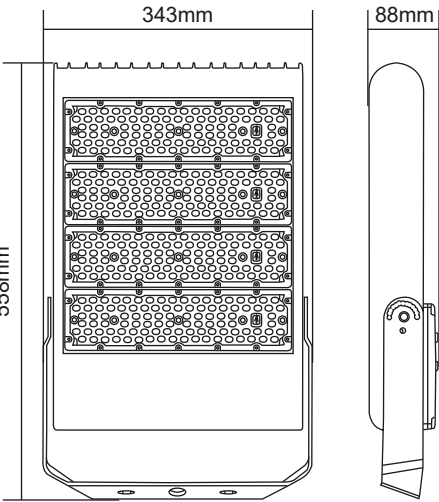

WARRANTY
5 YEARS

HIGH EFFICIENCY
135 Lm/w

POWER / LUMENS

230W **29800** lm

300W **38600** lm

OPTIONS

WATT(W)	230 W	300 W
COLOR TEMPERATURE	3000K 4000K 5700K	3000K 4000K 5700K
PRODUCT COLOR	BLACK RAL9004	BLACK RAL9004
BRACKET	STEEL BRACKET	STEEL BRACKET
BEAM ANGLE	S 90°x120° AS 80°x140°	S 90°x120° AS 80°x140°
DIMENSIONS (mm)	435x320x87	558x344x88
WEIGHT (Kg)	N.W 7.7kg	N.W 10.7kg

PHOTOMETRY

230W 90°x120°
Symmetrical

300W 90°x120°
Symmetrical

DIMENSIONS

230W

300W

WHERE TO INSTALL THE IZIG+S ?

AIRPORTS AND TRAIN STATION HALLS, SPORTS FACILITIES