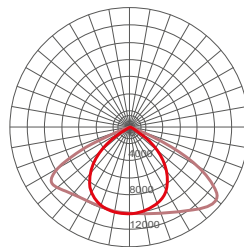

PHOTOMETRY

230W 90°x120°
Symmetrical

300W 90°x120°
Symmetrical

DIMENSIONS

230W

300W

WHERE TO INSTALL THE IZIG+S ?

AIRPORTS AND TRAIN STATION HALLS, SPORTS FACILITIES