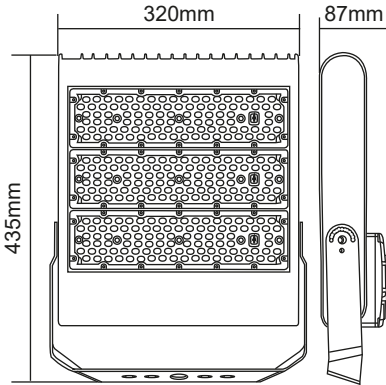

WARRANTY
5 YEARS

HIGH EFFICIENCY
135 Lm/w

POWER / LUMENS

230W **29800** lm

300W **38600** lm

OPTIONS

WATT(W)	230 W	300 W
COLOR TEMPERATURE	3000K 4000K 5700K	3000K 4000K 5700K
PRODUCT COLOR	BLACK RAL9004	BLACK RAL9004
BRACKET	STEEL BRACKET	STEEL BRACKET
BEAM ANGLE	S 90°x120° AS 80°x140°	S 90°x120° AS 80°x140°
DIMENSIONS (mm)	435x320x87	558x344x88
WEIGHT (Kg)	N.W 7.7kg	N.W 10.7kg

PHOTOMETRY

230W 90°x120°
Symmetrical

300W 90°x120°
Symmetrical

DIMENSIONS

230W

300W

WHERE TO INSTALL THE IZIG+S ?

AIRPORTS AND TRAIN STATION HALLS, SPORTS FACILITIES