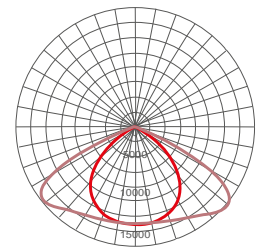

WARRANTY
5 YEARS

HIGH EFFICIENCY
135 Lm/w

POWER / LUMENS

230W **29800** lm

300W **38600** lm

OPTIONS

WATT(W)	230 W	300 W
COLOR TEMPERATURE	3000K 4000K 5700K	3000K 4000K 5700K
PRODUCT COLOR	BLACK RAL9004	BLACK RAL9004
BRACKET	STEEL BRACKET	STEEL BRACKET
BEAM ANGLE	S 90°x120° AS 80°x140°	S 90°x120° AS 80°x140°
DIMENSIONS (mm)	435x320x87	558x344x88
WEIGHT (Kg)	N.W 7.7kg	N.W 10.7kg

PHOTOMETRY

230W 90°x120°
Symmetrical

300W 90°x120°
Symmetrical

DIMENSIONS

230W

300W

WHERE TO INSTALL THE IZIG+S ?

AIRPORTS AND TRAIN STATION HALLS, SPORTS FACILITIES