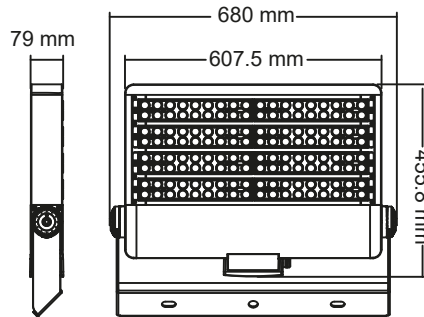

WARRANTY
5 YEARS

HIGH EFFICIENCY
140 Lm/w

POWER / LUMENS

480W **67200** lm

720W **100800** lm

960W **134400** lm

OPTIONS

WATT(W)	480 W	720 W	960 W
COLOR TEMPERATURE	3000K 4000K 5000K	3000K 4000K 5000K	3000K 4000K 5000K
PRODUCT COLOR	BLACK RAL9004	BLACK RAL9004	BLACK RAL9004
BRACKET	STEEL BRACKET	STEEL BRACKET	STEEL BRACKET
BEAM ANGLE	150° AS 90°x140°	150° AS 90°x140°	150° AS 90°x140°
DIMENSIONS (mm)	549x680x79	674x680x79	799x680x79
WEIGHT (Kg)	N.W 14.50kg	N.W 18.30kg	N.W 22.10kg

T5M Type V

T5W Type V

T25D 20° Flood

T40D 40° Flood

T60D 60° Flood

T90D 90° Flood

DIMENSIONS

480W