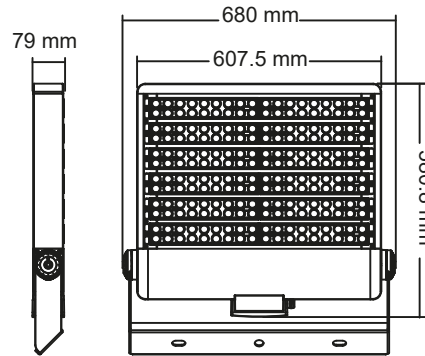

DIMENSIONS

480W

960W

720W

WHERE TO INSTALL THE MASTARE ?

**AIRFIELDS, SPORTS FACILITIES,
INDUSTRIAL AREAS**