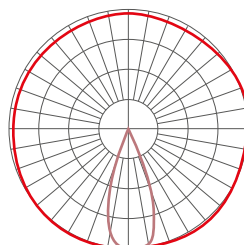

T5M Type V

T5W Type V

T25D 20° Flood

T40D 40° Flood

T60D 60° Flood

T90D 90° Flood

DIMENSIONS

480W