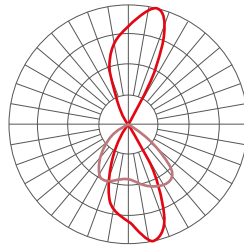

CHARACTERISTICS

IP66

Highly waterproof design, designed to withstand high-pressure water jets.

IMPACT RESISTANT FRAME

100% pur aluminium ADC 12.

POLYCARBONATE LENSES

100% UV and corrosion resistant, imported from Japan, high quality.

RESISTANCE TO CATEGORY C3 ENVIRONMENTS

Highly durable.

HIGH PROTECTION POWER SUPPLY

Resistant to voltage variations, vibrations and overvoltage.

PHOTOMETRY

T2M Type II