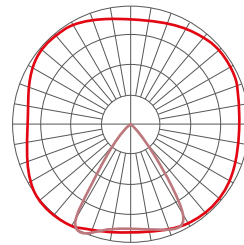

T5M Type V

T5W Type V

T25D 20° Flood

T40D 40° Flood

T60D 60° Flood

T90D 90° Flood

DIMENSIONS

480W