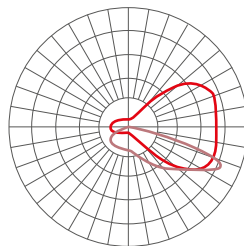

Resistant to voltage variations, vibrations and overvoltage.

PHOTOMETRY

T2M Type II

T3S Type III

T3M Type III

T4VS Type IV

T4S Type IV

T4M Type IV

T5M Type V

T5W Type V

T25D 20° Flood

T40D 40° Flood

T60D 60° Flood

T90D 90° Flood

DIMENSIONS

480W