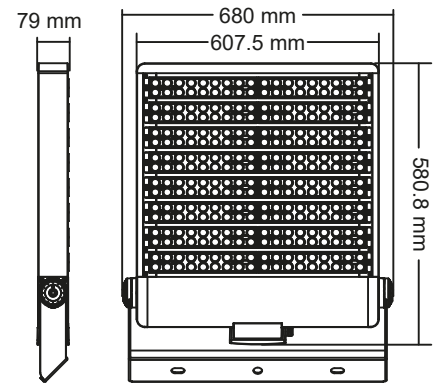

DIMENSIONS

480W

960W

720W

WHERE TO INSTALL THE MASTARE ?

**AIRFIELDS, SPORTS FACILITIES,
INDUSTRIAL AREAS**