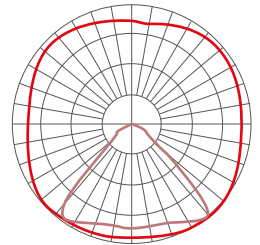

T5M Type V

T5W Type V

T25D 20° Flood

T40D 40° Flood

T60D 60° Flood

T90D 90° Flood

DIMENSIONS

480W