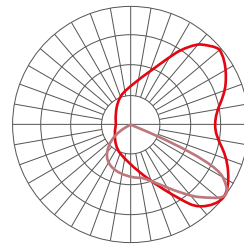

T3S Type III